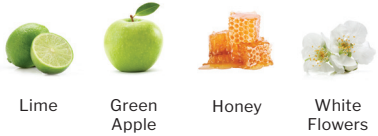

June 2024: Sweet Tasting

Standard Tasting \$12 · Tasting & Souvenir Wine Glass \$17

Duet 1

Riesling's vibrant acidity is a sharp contrast to Moscato's exotic floral aromas. However, both are refreshing in warmer summer weather!

Riesling

Lime Green Apple Honey White Flowers

ORIGIN
Columbia Valley, Washington

PERSONALITY
Crisp & Fruity

PAIRING
Asian Foods & Fresh Salads

19.99

Moscato

Peach Melon Honey White Flowers Orange