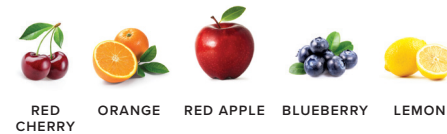

PAIRING
WHITE CHOCOLATE
& SUMMERY SALADS

16.99

BLUEBERRY

PERSONALITY
JAMMY & FRUITY

PAIRING
DARK CHOCOLATE &
CREAMY DESSERTS

16.99

RED SANGRIA

PERSONALITY
TROPICAL & FRUITY