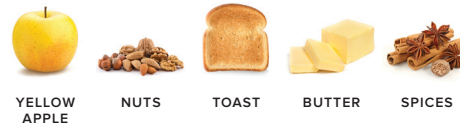

PROSECCO

ORIGIN
VENETO, ITALY

PERSONALITY
FRUITY & LUSH

PAIRING
LIGHT SALADS
& FRUITY DISHES

22.99

COOPER'S HAWK LUX CHARDONNAY

ORIGIN
CALIFORNIA

PERSONALITY
TOASTY & RICH

PAIRING
GRILLED SEAFOOD,
CHICKEN &
CREAMY SAUCES

29.99

COOPER'S HAWK LUX PINOT NOIR

featuring the TILT AERATOR

ORIGIN
CALIFORNIA

PERSONALITY
PRETTY & SPICY

PAIRING
LIGHTER MEATS LIKE
CHICKEN & PORK

39.99