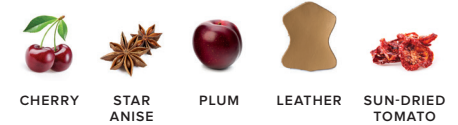

PROSECCO

ORIGIN
VENETO, ITALY

PERSONALITY
FRUITY & LUSH

PAIRING
LIGHT SALADS
& FRUITY DISHES

22.99

COOPER'S HAWK LUX CHARDONNAY

ORIGIN
CALIFORNIA

PERSONALITY
TOASTY & RICH

PAIRING
GRILLED SEAFOOD,
CHICKEN &
CREAMY SAUCES

29.99

COOPER'S HAWK LUX PINOT NOIR

featuring the TILT AERATOR

ORIGIN
CALIFORNIA

PERSONALITY
PRETTY & SPICY

PAIRING
LIGHTER MEATS LIKE
CHICKEN & PORK

39.99

WINE CLUB EXCLUSIVE

ISOLA DEL MARE

ORIGIN
ITALY

PERSONALITY
RICH & EARTHY

PAIRING
SICILIAN
GRILLED TUNA

21.99 Member pricing through June 30
28.99 Retail pricing starting July 1

COOPER'S HAWK LUX CABERNET SAUVIGNON