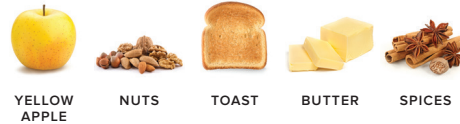

PROSECCO

ORIGIN
VENETO, ITALY

PERSONALITY
FRUITY & LUSH

PAIRING
LIGHT SALADS
& FRUITY DISHES

20.99

**COOPER'S HAWK LUX
CHARDONNAY**

ORIGIN
CALIFORNIA

PERSONALITY
TOASTY & RICH

PAIRING
GRILLED SEAFOOD,
CHICKEN &
CREAMY SAUCES

29.99

**COOPER'S HAWK LUX
PINOT NOIR**

— featuring the **RABBIT SUPER AERATOR** —

ORIGIN
CALIFORNIA

PERSONALITY
PRETTY & SPICY

PAIRING
LIGHTER MEATS LIKE
CHICKEN & PORK