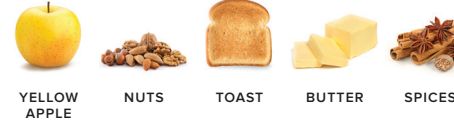

BUBBLY ROSÉ

ORIGIN
WASHINGTON

PERSONALITY
BRIGHT & FRUITY

PAIRING
SALMON & TUNA

18.99

WINE CLUB EXCLUSIVE

ABRILLANTE

ah-bree-YAHN-tay

ORIGIN
SPAIN

PERSONALITY
BREEZY & FRESH

PAIRING
SALADS & SHELLFISH

21.99 Member pricing through April 30
23.99 Retail pricing starting May 1

**COOPER'S HAWK LUX
CHARDONNAY**

ORIGIN
CALIFORNIA

PERSONALITY
TOASTY & RICH

PAIRING
GRILLED SEAFOOD,
CHICKEN &
CREAMY SAUCES

29.99

**COOPER'S HAWK LUX
PINOT NOIR**

— featuring the **CONUNDRUM AERATOR** —

ORIGIN
CALIFORNIA

PERSONALITY
PRETTY & SPICY

PAIRING
LIGHTER MEATS LIKE
CHICKEN & PORK