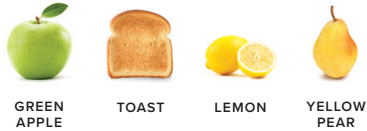

## COOPER'S HAWK LUX SPARKLING

GREEN APPLE TOAST LEMON YELLOW PEAR

**ORIGIN**  
WASHINGTON

**PERSONALITY**  
TOASTY & RICH

**PAIRING**  
RICH APPETIZERS & RICHER SEAFOOD

29.99

## COOPER'S HAWK LUX CHARDONNAY

YELLOW APPLE NUTS TOAST BUTTER SPICES

**ORIGIN**  
CALIFORNIA

**PERSONALITY**  
TOASTY & RICH

**PAIRING**  
GRILLED SEAFOOD, CHICKEN & CREAMY SAUCES

29.99