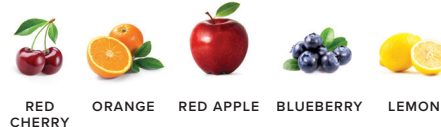

**RASPBERRY SPARKLING**

**PERSONALITY**  
FRUITY & FLORAL

**PAIRING**  
LIGHT, FRUITY  
DESSERTS & WHITE  
CHOCOLATE

16.99

**GEWÜRZTRAMINER**

(geh-VERTZ-trah-mee-nur)

**ORIGIN**  
SAN BERNABE,  
CALIFORNIA

**PERSONALITY**  
PERFUMED & FRUITY

**PAIRING**  
SPICY DISHES,  
INDIAN & THAI  
FOODS

18.99

**MOSCATO**

**ORIGIN**  
CALIFORNIA

**PERSONALITY**  
FLORAL & SWEET

**PAIRING**  
SPICY DISHES,  
FRESH & FRUITY  
DESSERTS

18.99

**RHUBARB**

**PERSONALITY**  
FRUITY & CRISP

**PAIRING**  
LIGHTER SALADS &  
VERY FRESH FRUIT  
DESSERTS

16.99

**BLUEBERRY**

**PERSONALITY**  
JAMMY & FRUITY

**PAIRING**  
DARK CHOCOLATE &  
CREAMY DESSERTS

16.99

**RED SANGRIA**