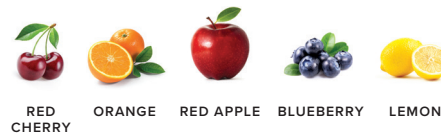

17.99

MOSCATO

ORIGIN
CALIFORNIA

PERSONALITY
FLORAL & SWEET

PAIRING
SPICY DISHES,
FRESH & FRUITY
DESSERTS

18.99

RHUBARB

PERSONALITY
FRUITY & CRISP

PAIRING
LIGHTER SALADS &
VERY FRESH FRUIT
DESSERTS

14.99

RASPBERRY

PERSONALITY
FRUITY & BRIGHT

PAIRING
DARK CHOCOLATE
& LIGHT DESSERTS

14.99

RED SANGRIA

PERSONALITY
TROPICAL & FRUITY