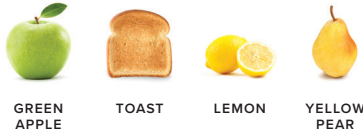

COOPER'S HAWK LUX SPARKLING

ORIGIN
WASHINGTON

PERSONALITY
TOASTY & RICH

PAIRING
RICH APPETIZERS & RICHER SEAFOOD

29.99

COOPER'S HAWK LUX CHARDONNAY

ORIGIN
CALIFORNIA

PERSONALITY
TOASTY & RICH

PAIRING
GRILLED SEAFOOD, CHICKEN & CREAMY SAUCES

29.99

COOPER'S HAWK LUX PINOT NOIR

featuring the **AERVANA AERATOR**

ORIGIN
SANTA LUCIA HIGHLANDS, CALIFORNIA

PERSONALITY
PRETTY & SPICY

PAIRING
LIGHTER MEATS LIKE CHICKEN & PORK