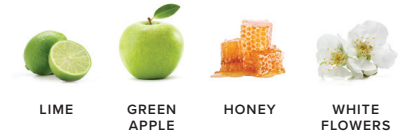

PAIRING
CITRUSY FLAVORS
& FRESH PRODUCE

19.99

CHARDONNAY

ORIGIN
LODI, CALIFORNIA

PERSONALITY
CREAMY & RICH

PAIRING
GRILLED SEAFOOD,
CHICKEN &
CREAMY SAUCES

17.99

RIESLING

ORIGIN
COLUMBIA VALLEY,
WASHINGTON

PERSONALITY
CRISP & FRUITY

PAIRING
ASIAN FOODS
& FRESH SALADS

18.99

MALBEC

—featuring the **VINAER CLASSIC WINE AERATOR**—

ORIGIN
CALIFORNIA

PERSONALITY
DARK & JUICY