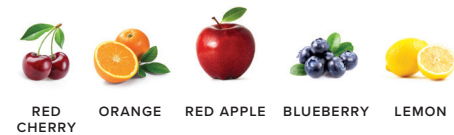

RED SANGRIA

PERSONALITY
TROPICAL & FRUITY

PAIRING
TAPAS &
DIVERSE NIBBLES

14.99