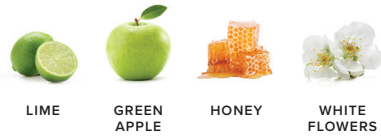

ALMOND SPARKLING

PERSONALITY
NUTTY & CRISP

PAIRING
APPETIZERS &
BAKED FRUIT
DESSERTS

15.99

RIESLING

ORIGIN
COLUMBIA VALLEY,
WASHINGTON

PERSONALITY
CRISP & FRUITY

PAIRING
ASIAN FOODS
& FRESH SALADS

18.99

MOSCATO

ORIGIN
CALIFORNIA

PERSONALITY
FLORAL & SWEET

PAIRING
SPICY DISHES,
FRESH & FRUITY
DESSERTS

18.99

RHUBARB

PERSONALITY
FRUITY & CRISP