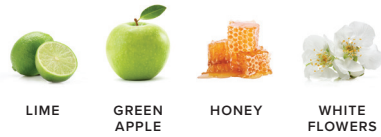

SCARLETTO

PERSONALITY
JUICY & SWEET

PAIRING
SPICY DISHES & CHOCOLATE

16.99

RIESLING

ORIGIN
COLUMBIA VALLEY,
WASHINGTON

PERSONALITY
CRISP & FRUITY

PAIRING
ASIAN FOODS & FRESH SALADS

18.99

GEWÜRZTRAMINER

(geh-VERTZ-trah-mee-nur)

ORIGIN
SAN BERNABE,
CALIFORNIA

PERSONALITY
PERFUMED & FRUITY

PAIRING
SPICY DISHES,
INDIAN & THAI
FOODS

17.99

PASSION FRUIT