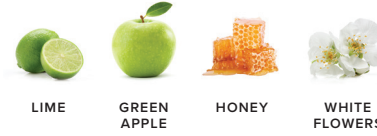

PROSECCO

ORIGIN
VENETO, ITALY

PERSONALITY
FRUITY & LUSH

PAIRING
LIGHT SALADS
& FRUITY DISHES

19.99

COOPER'S HAWK WHITE

ORIGIN
COLUMBIA VALLEY,
WASHINGTON

PERSONALITY
BRIGHT & FRUITY

PAIRING
LIGHT SEAFOOD
& SALADS

14.99

RIESLING

ORIGIN
COLUMBIA VALLEY,
WASHINGTON

PERSONALITY
CRISP & FRUITY

PAIRING
ASIAN FOODS
& FRESH SALADS

18.99

MOSCATO