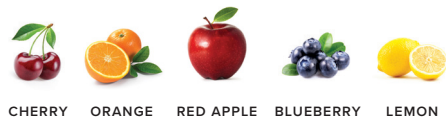

ALMOND SPARKLING

PERSONALITY
NUTTY & CRISP

PAIRING
APPETIZERS &
BAKED FRUIT
DESSERTS

15.99

GEWÜRZTRAMINER

(geh-VERTZ-trah-mee-nur)

ORIGIN
SAN BERNABE,
CALIFORNIA

PERSONALITY
PERFUMED & FRUITY

PAIRING
SPICY DISHES,
INDIAN & THAI
FOODS

17.99

MOSCATO

ORIGIN
CALIFORNIA

PERSONALITY
FLORAL & SWEET

PAIRING
SPICY DISHES,
FRESH & FRUITY
DESSERTS

18.99

RHUBARB

PERSONALITY
FRUITY & CRISP

PAIRING
LIGHTER SALADS &
VERY FRESH FRUIT
DESSERTS

14.99

RED SANGRIA

PERSONALITY
TROPICAL & FRUITY

PAIRING
TAPAS &
DIVERSE NIBBLES

14.99

BLUEBERRY