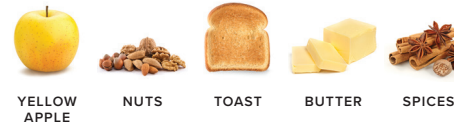

PROSECCO

ORIGIN
VENETO, ITALY

PERSONALITY
FRUITY & LUSH

PAIRING
LIGHT SALADS
& FRUITY DISHES

19.99

ROSÉ

ORIGIN
WASHINGTON

PERSONALITY
FRESH & JUICY

PAIRING
SALMON, TUNA &
OTHER RICH FISH

22.99

**COOPER'S HAWK LUX
CHARDONNAY**

ORIGIN
SANTA LUCIA HIGHLANDS,
CALIFORNIA

PERSONALITY
TOASTY & RICH

PAIRING
GRILLED SEAFOOD,
CHICKEN &
CREAMY SAUCES

29.99

PINOT NOIR

ORIGIN
CALIFORNIA

PERSONALITY
SOFT & EARTHY

PAIRING
TUNA, SALMON
& CHICKEN

22.99

OLD VINE ZIN

ORIGIN
LODI, CALIFORNIA

PERSONALITY
DENSE & JAMMY

PAIRING
MEAT STEWS THAT
COOK ALL DAY LONG