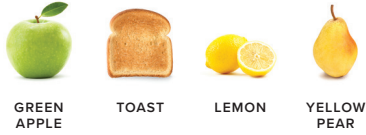

**COOPER'S HAWK LUX SPARKLING**

**ORIGIN**  
WASHINGTON

**PERSONALITY**  
TOASTY & RICH

**PAIRING**  
RICH APPETIZERS & RICHER SEAFOOD

29.99

**COOPER'S HAWK LUX CHARDONNAY**

**ORIGIN**  
SANTA LUCIA HIGHLANDS, CALIFORNIA