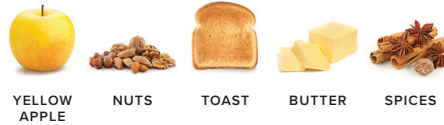

**COOPER'S HAWK LUX SPARKLING**

**ORIGIN**  
WASHINGTON

**PERSONALITY**  
TOASTY & RICH

**PAIRING**  
RICH APPETIZERS & RICHER SEAFOOD

29.99

**COOPER'S HAWK LUX CHARDONNAY**

**ORIGIN**  
SANTA LUCIA HIGHLANDS, CALIFORNIA

**PERSONALITY**  
TOASTY & RICH

**PAIRING**  
GRILLED SEAFOOD, CHICKEN & CREAMY SAUCES

29.99

WINE of the MONTH

**VINHO VERDE**

**ORIGIN**  
MINHO, PORTUGAL

**PERSONALITY**  
FRESH & SPRITZY

**PAIRING**  
FRESH GRILLED FISH

19.99 Member pricing through May 30  
22.99 Retail pricing starting June 1

**COOPER'S HAWK LUX PINOT NOIR**

— featuring the AERVANA AERATOR —

**ORIGIN**  
SANTA LUCIA HIGHLANDS, CALIFORNIA

**PERSONALITY**  
PRETTY & SPICY