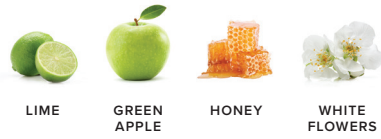

PROSECCO

ORIGIN
VENETO, ITALY

PERSONALITY
FRUITY & LUSH

PAIRING
LIGHT SALADS
& FRUITY DISHES

19.99

RIESLING

ORIGIN
COLUMBIA VALLEY,
WASHINGTON

PERSONALITY
CRISP & FRUITY

PAIRING
ASIAN FOODS
& FRESH SALADS

18.99

GEWÜRZTRAMINER

(geh-VERTZ-trah-mee-nur)

ORIGIN
SAN BERNABE,
CALIFORNIA

PERSONALITY
PERFUMED & FRUITY

PAIRING
SPICY DISHES,
INDIAN & THAI
FOODS

17.99