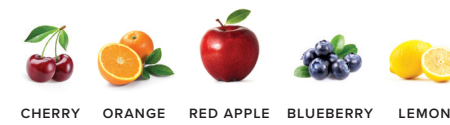

14.99

BLUEBERRY

PERSONALITY
JAMMY & FRUITY

PAIRING
DARK CHOCOLATE & CREAMY DESSERTS

14.99

CRANBERRY

PERSONALITY
TART & FRUITY

PAIRING
TURKEY DINNER

14.99

RED SANGRIA

PERSONALITY
TROPICAL & FRUITY

PAIRING
TAPAS & DIVERSE NIBBLES

14.99

SWEET RED

ORIGIN
NEW YORK

PERSONALITY
JUICY & FRESH