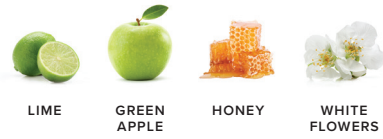

MOSCATO

ORIGIN
CALIFORNIA

PERSONALITY
FLORAL & SWEET

PAIRING
SPICY DISHES,
FRESH & FRUITY
DESSERTS

18.99

RIESLING

ORIGIN
COLUMBIA VALLEY,
WASHINGTON

PERSONALITY
CRISP & FRUITY

PAIRING
ASIAN FOODS
& FRESH SALADS

18.99

GEWÜRZTRAMINER

(geh-VERTZ-trah-mee-nur)

ORIGIN
SAN BERNABE,
CALIFORNIA

PERSONALITY
PERFUMED & FRUITY

PAIRING
SPICY DISHES,
INDIAN & THAI
FOODS

17.99