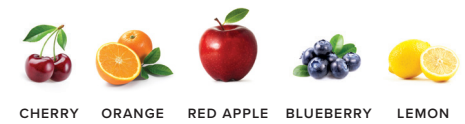

RED SANGRIA

PERSONALITY
TROPICAL & FRUITY

PAIRING
TAPAS &
DIVERSE NIBBLES

14.99

CRAVING MORE DECADENCE?

Pair your tasting with one truffle for $1 or one chocolate-covered strawberry or cheesecake lollipop for $1.50.

WINE CLUB MEMBER PRICING

10% off bottles | 15% off half cases | 20% off cases
Not a Member? Join today.