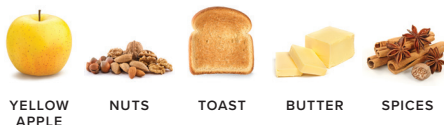

**PROSECCO**

**ORIGIN**  
VENETO, ITALY

**PERSONALITY**  
FRUITY & LUSH

**PAIRING**  
LIGHT SALADS  
& FRUITY DISHES

19.99

**COOPER'S HAWK LUX  
CHARDONNAY**

**ORIGIN**  
SANTA LUCIA  
HIGHLANDS, CALIFORNIA

**PERSONALITY**  
TOASTY & RICH

**PAIRING**  
GRILLED SEAFOOD,  
CHICKEN & CREAMY  
SAUCES

29.99

**COOPER'S HAWK LUX  
PINOT NOIR**

**ORIGIN**  
SANTA LUCIA  
HIGHLANDS, CALIFORNIA

**PERSONALITY**  
PRETTY & SPICY