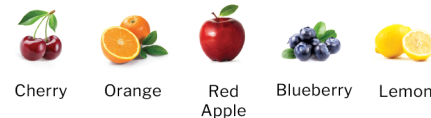

## Passion Fruit

Passion Fruit Grapefruit Orange Red Apple White Flowers

**PERSONALITY**  
Tropical  
& Candied

**PAIRING**  
White Chocolate  
& Summery Salads

## Mango Dragonfruit Spritzzy Sangria

Mango Dragon Fruit Passion Fruit Guava Kiwi

**PERSONALITY**  
Tropical & Luscious

**PAIRING**  
Tacos with  
Chile & Lime

## Raspberry Peach Spritzzy Sangria

Peach Nectarine Raspberry Raspberry Jam Peach Candy

**PERSONALITY**  
Juicy & Sweet

**PAIRING**  
A Warm Summer  
Day on the  
Front Porch

## Red Sangria

Cherry Orange Red Apple Blueberry Lemon

**PERSONALITY**  
Tropical & Fruity

**PAIRING**  
Tapas &  
Diverse Nibbles